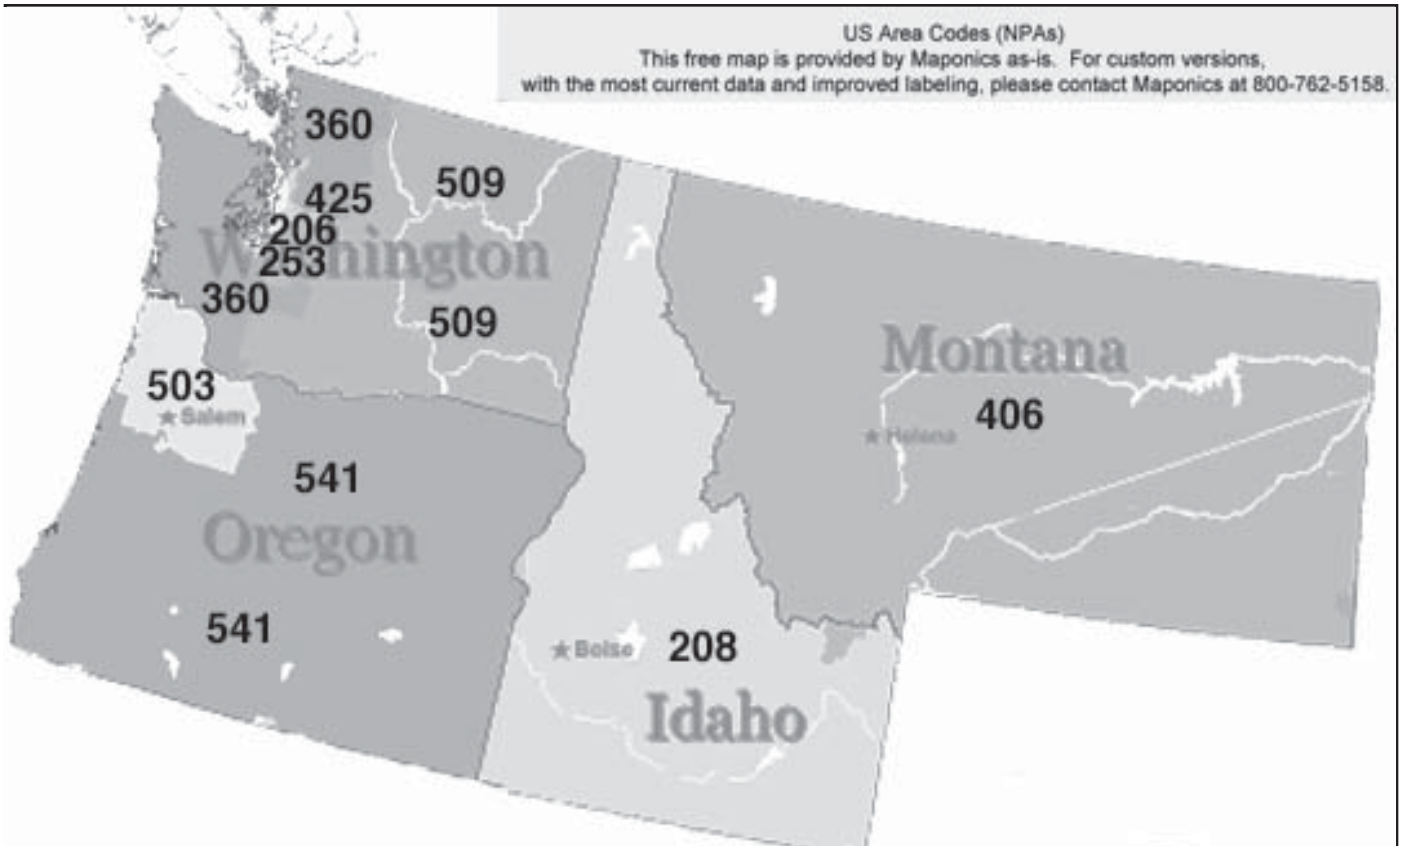

US Area Codes (NPAs)

This free map is provided by Maponics as-is. For custom versions, with the most current data and improved labeling, please contact Maponics at 800-762-5158.

Washington

206 Seattle

360 Other Western side WA

425 North and Eastside Seattle

253 Tacoma/Pierce County

509 Eastern side WA

Oregon

503 Portland/NW corner

541 all other Oregon

Idaho

208 all Idaho